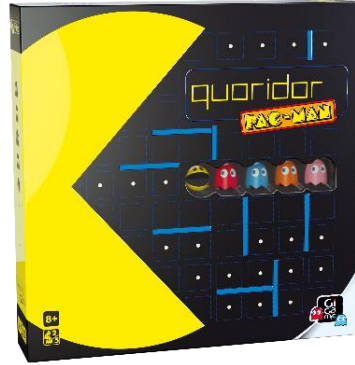

Vampire Village

★ Anytime ♥ Social

Mind Map

♥ Social

New Games (continued)

✓ DEMO ✓ PURCHASE ✓ RETAIL

Evil Corp

★ Anytime

Quoridor: PAC MAN

◆ Family 🧩 Puzzle

Treetopia

★ Anytime

Hellapagos: Big Box

★ Anytime

Come and Play!

[Hachette Boardgames UK](#) (stand 2-614)